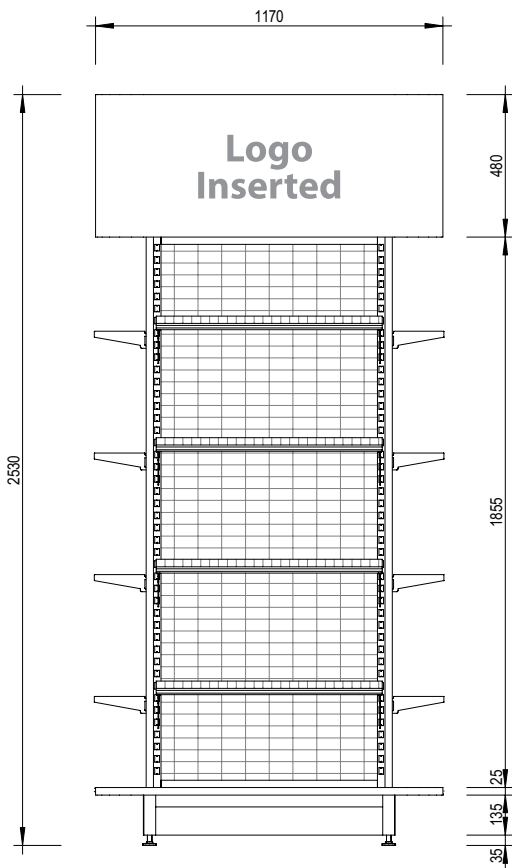

Various sizes,
finishes and Canopy
designs available.

Side Elevation

1 : 20

3D Assembly